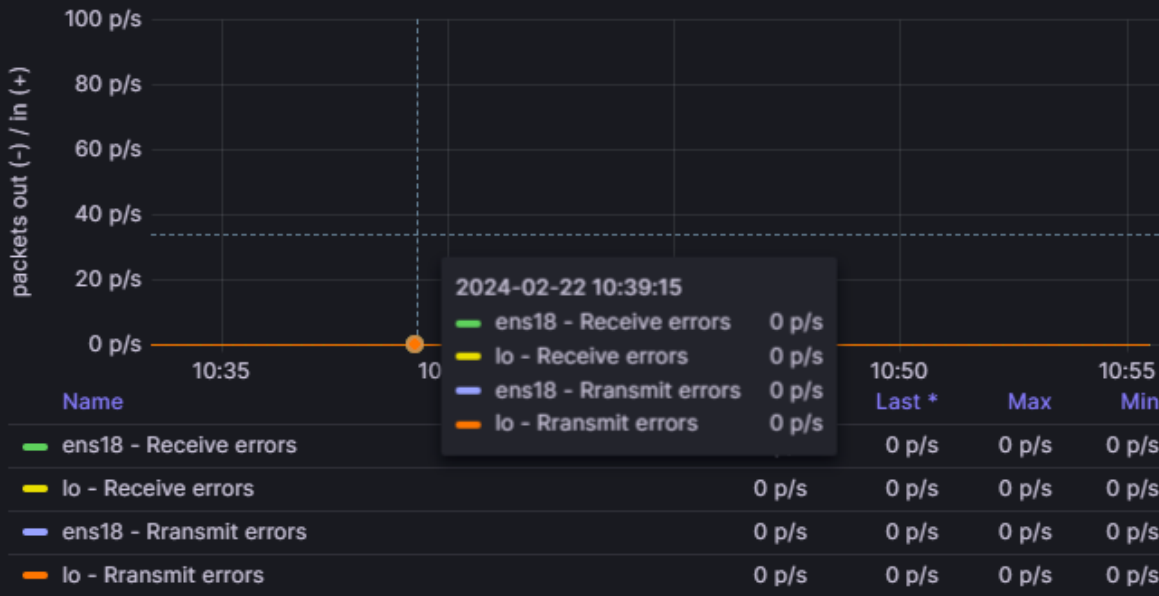

CPU Basic

Network Traffic Basic

OOM Killer

Network Traffic Errors

TCP Errors