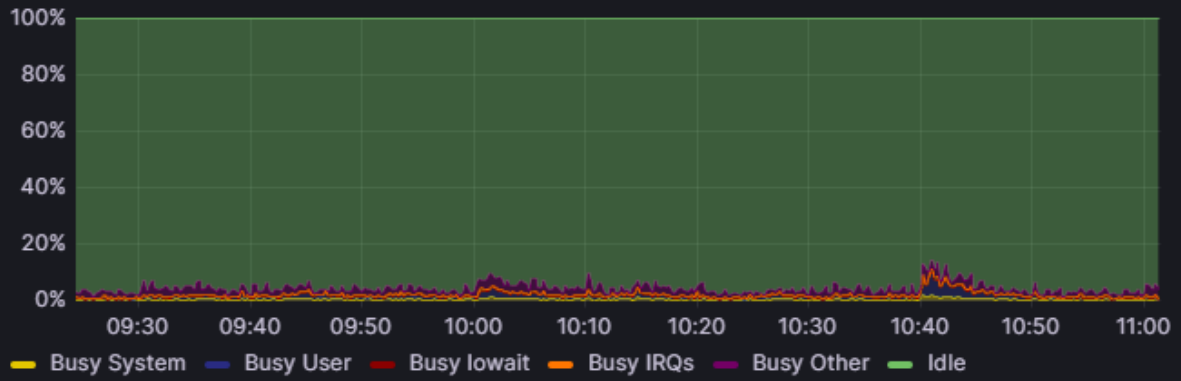

CPU Basic

Network Traffic Basic

OOM Killer

Network Traffic Errors

TCP Errors